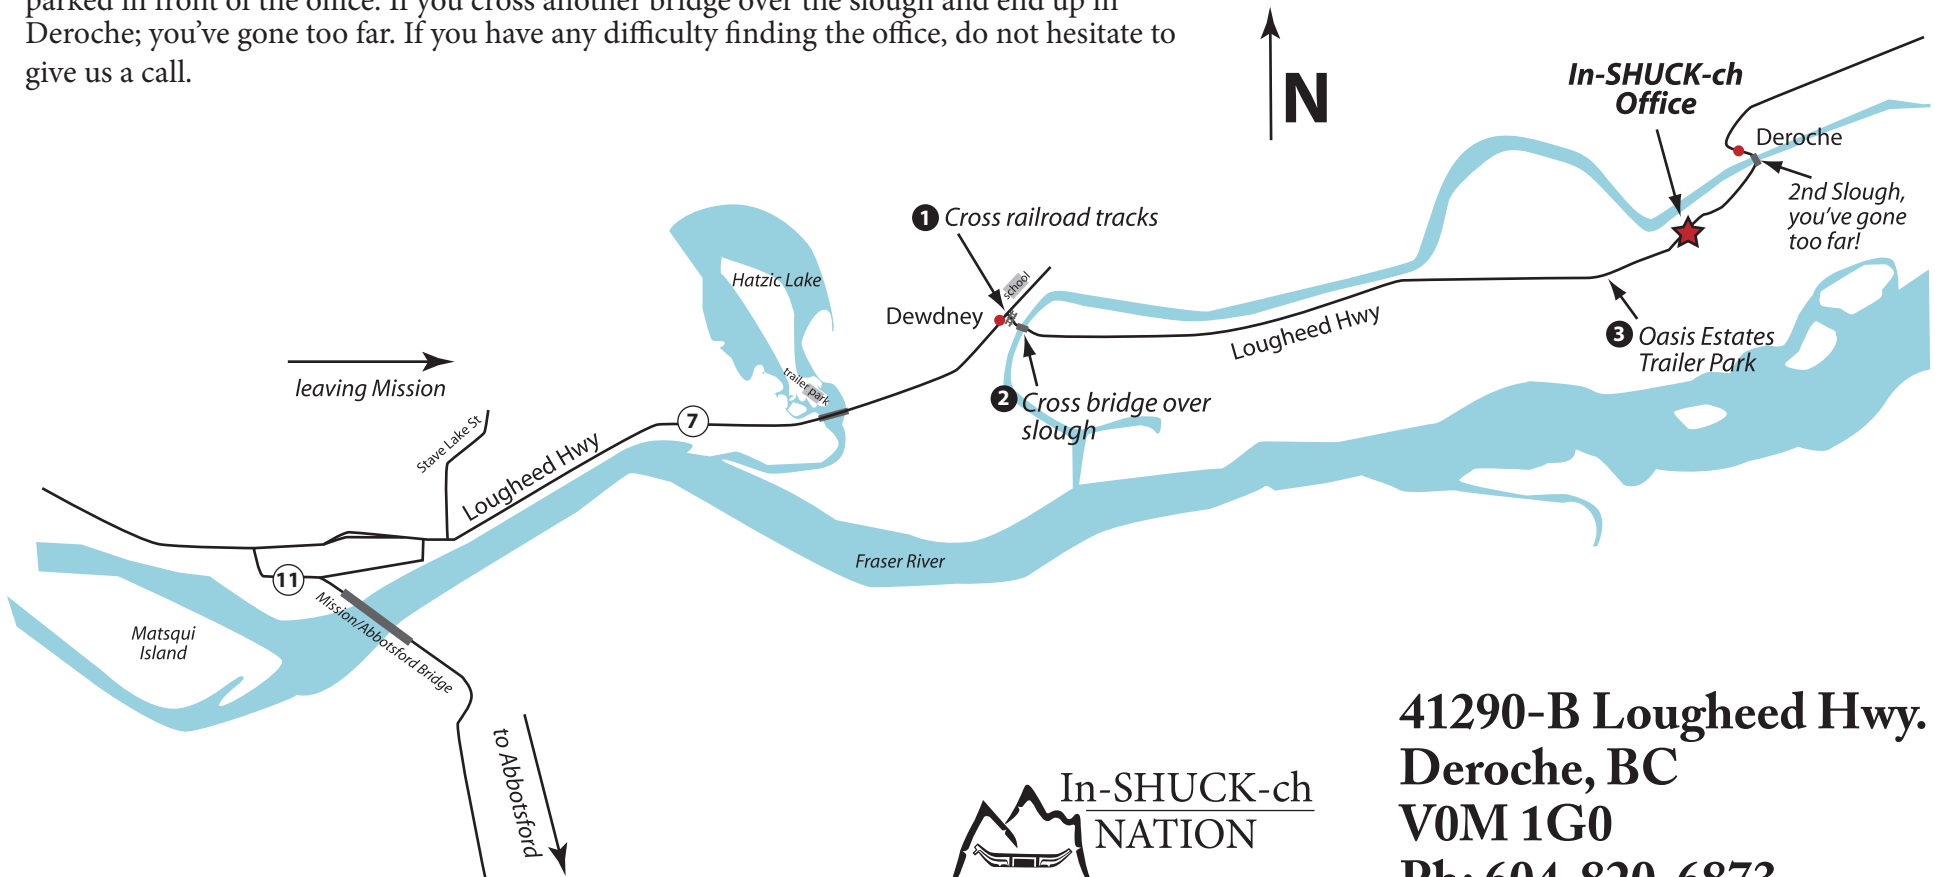

Directions to the In-SHUCK-ch Nation Office (from Mission)

Our office is approximately 15 minutes east of Mission. Stay on Lougheed Highway and continue through both Mission and Hatzic.

- 1 Cross the train tracks at Dewdney (you will see a school, drugstore and restaurant)
- 2 Cross a bridge over the slough
- 3 Eventually you will pass a trailer park called Oasis Estates on your right hand side

We are just past this trailer park on the right hand side. Our office building is a white trailer with brown trim. Just before our driveway, you will see a sign for Skweahm Place. As well, there is a large green mailbox at the top of our driveway. You will likely see cars parked in front of the office. If you cross another bridge over the slough and end up in Deroche; you've gone too far. If you have any difficulty finding the office, do not hesitate to give us a call.

View of In-SHUCK-ch Administration Office from the highway.

41290-B Lougheed Hwy.
Deroche, BC
V0M 1G0
Ph: 604-820-6873